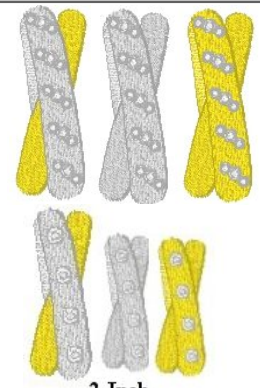

# Jewelry Box

*Diamond Cross 1*

*Diamond Bow 1*

*Love Knot*

*YTT Pendant*

*Diamond Bypass Heart 2*

*Diamond Slide 1*

*Diamond Bow 2*

*ByPass Necklace*

*Diamond Heart 1*

*Diamond Cross 2*

*Peace Pendant*

2 Inch

*Bypass Slide*

*Diamond Slide 2*

	<i>Regular Pricing</i>	<i>Frequent Buyer Pricing</i>
<i>Individual Designs</i>	<i>\$8.50</i>	<i>\$7.65</i>